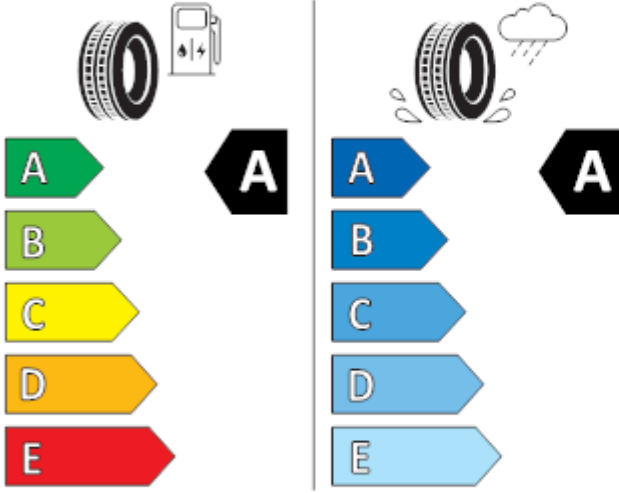

2020/740

GOODYEAR

547003

215/55R17 94 V

C1

2020/740

Continental

0358217