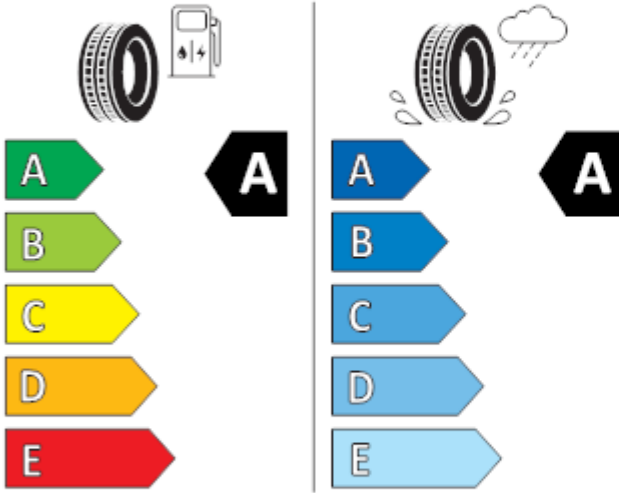

BRIDGESTONE

13952

215/55 R17 94 V

C1