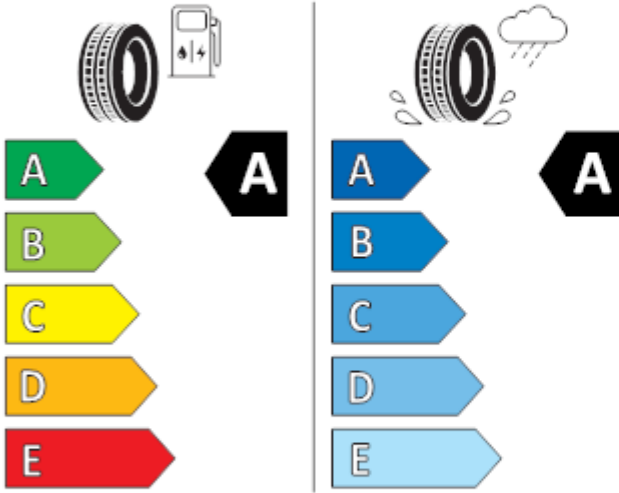

2020/740

BRIDGESTONE

13952

215/55 R17 94 V

C1

2020/740

GOODYEAR

547003