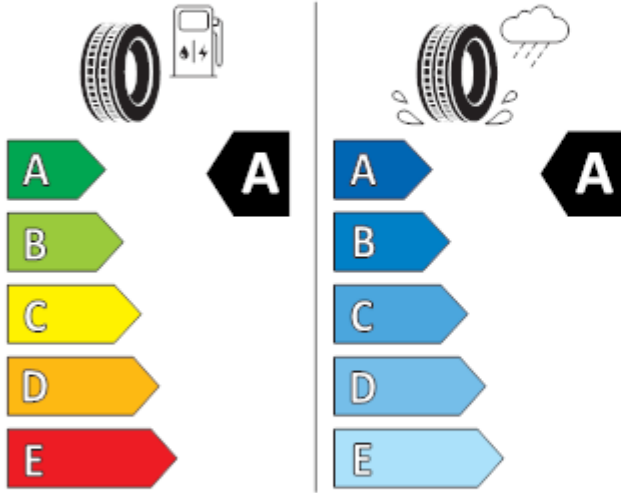

KUMHO ES31

2259623

185/65R15 88 H

C1

2020/740

GOODYEAR

546607

185/65R15 88 H

C1

**A**

**B**

2020/740

Continental

0358474

185/65 R 15 88 H

C1