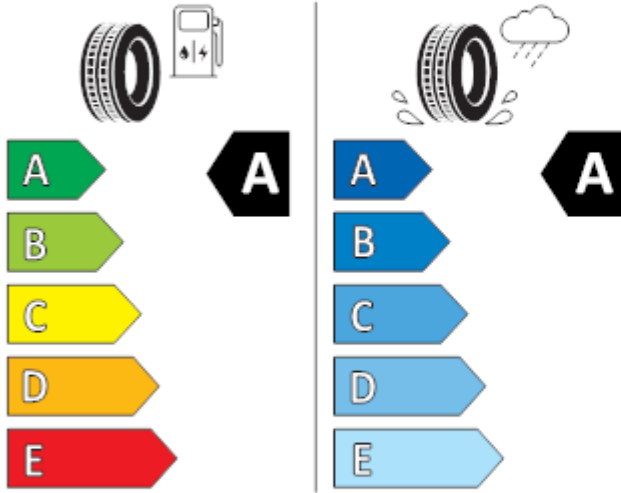

KUMHO ES31

2259623

185/65R15 88 H

C1