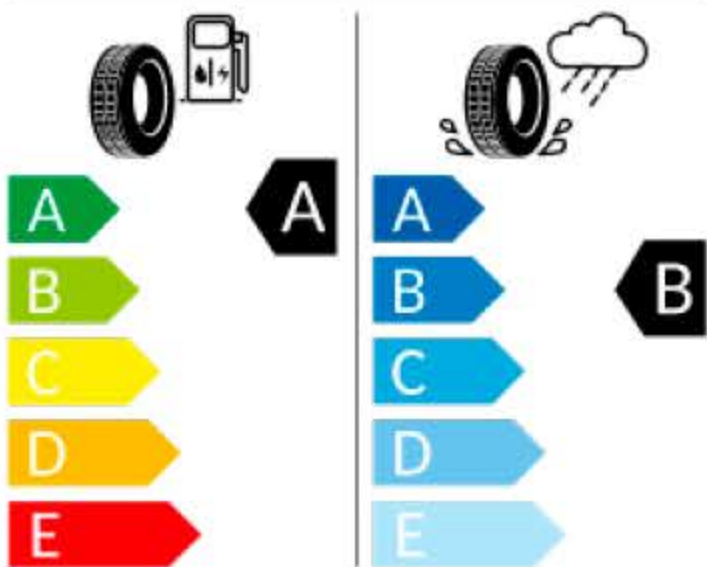

ENERG

Bridgestone

13942

215/55 R18 95T

C1

2020/740

ENERG

GOODYEAR