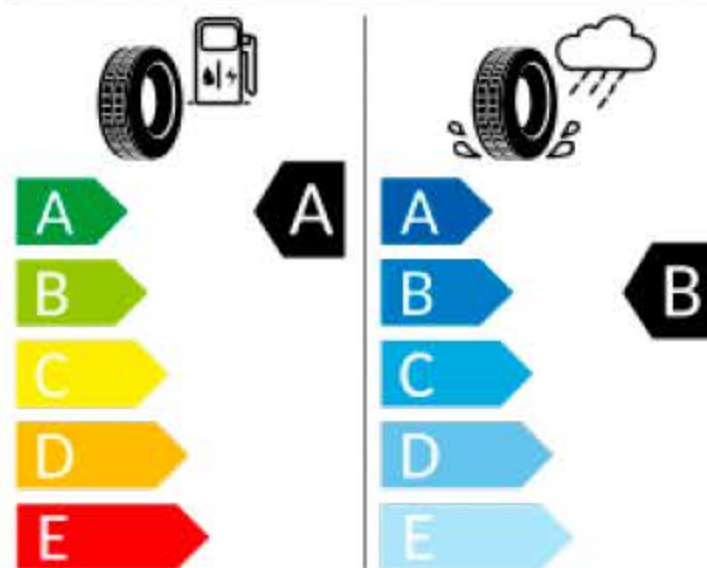

2020/740

ENERG

GOODYEAR

545820

215/55 R18 95T

C1